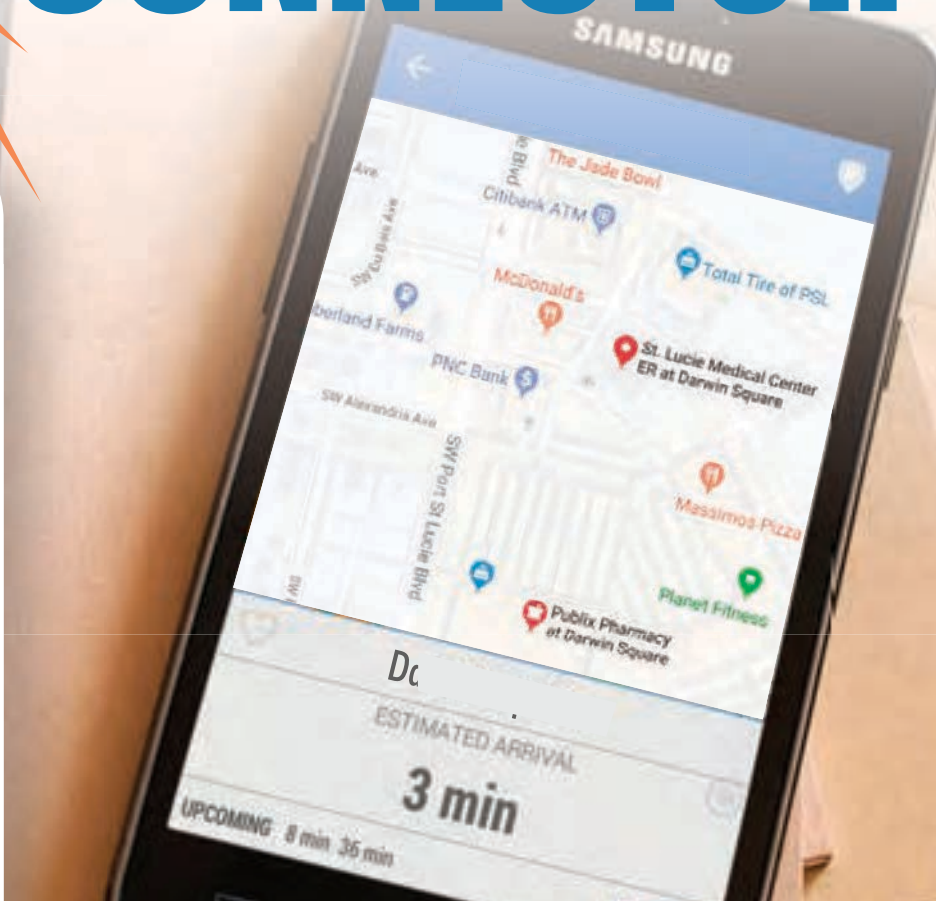

BE ON YOUR WAY IN MINUTES

Benefits:

- Track in real-time
- Get accurate arrival predictions
- Save favorite stops
- ADA compliant
- Ride sharing
- Reduced wait time

www.slcride.org
772-464-7433