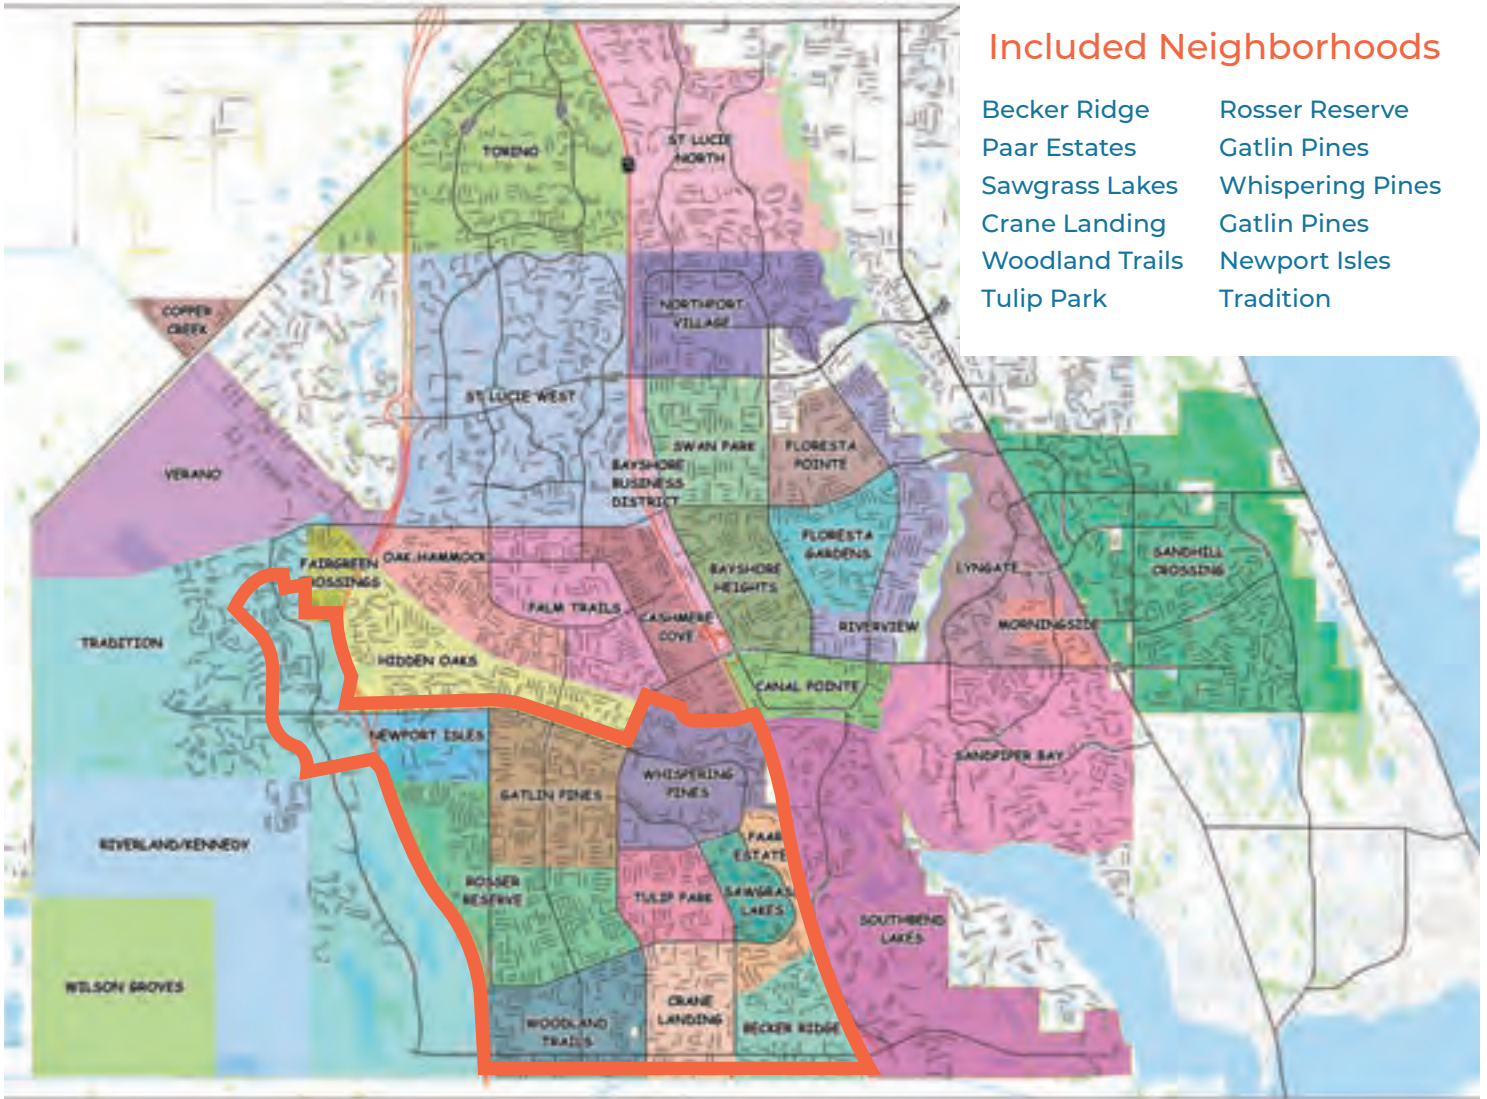

# BE ON YOUR WAY IN MINUTES

### Benefits:

- Track in real-time
- Get accurate arrival predictions
- Save favorite stops
- ADA compliant
- Ride sharing
- Reduced wait time

[www.slcride.org](http://www.slcride.org)  
772-464-7433

## Included Neighborhoods

- |                 |                  |
|-----------------|------------------|
| Becker Ridge    | Rosser Reserve   |
| Paar Estates    | Gatlin Pines     |
| Sawgrass Lakes  | Whispering Pines |
| Crane Landing   | Gatlin Pines     |
| Woodland Trails | Newport Isles    |
| Tulip Park      | Tradition        |