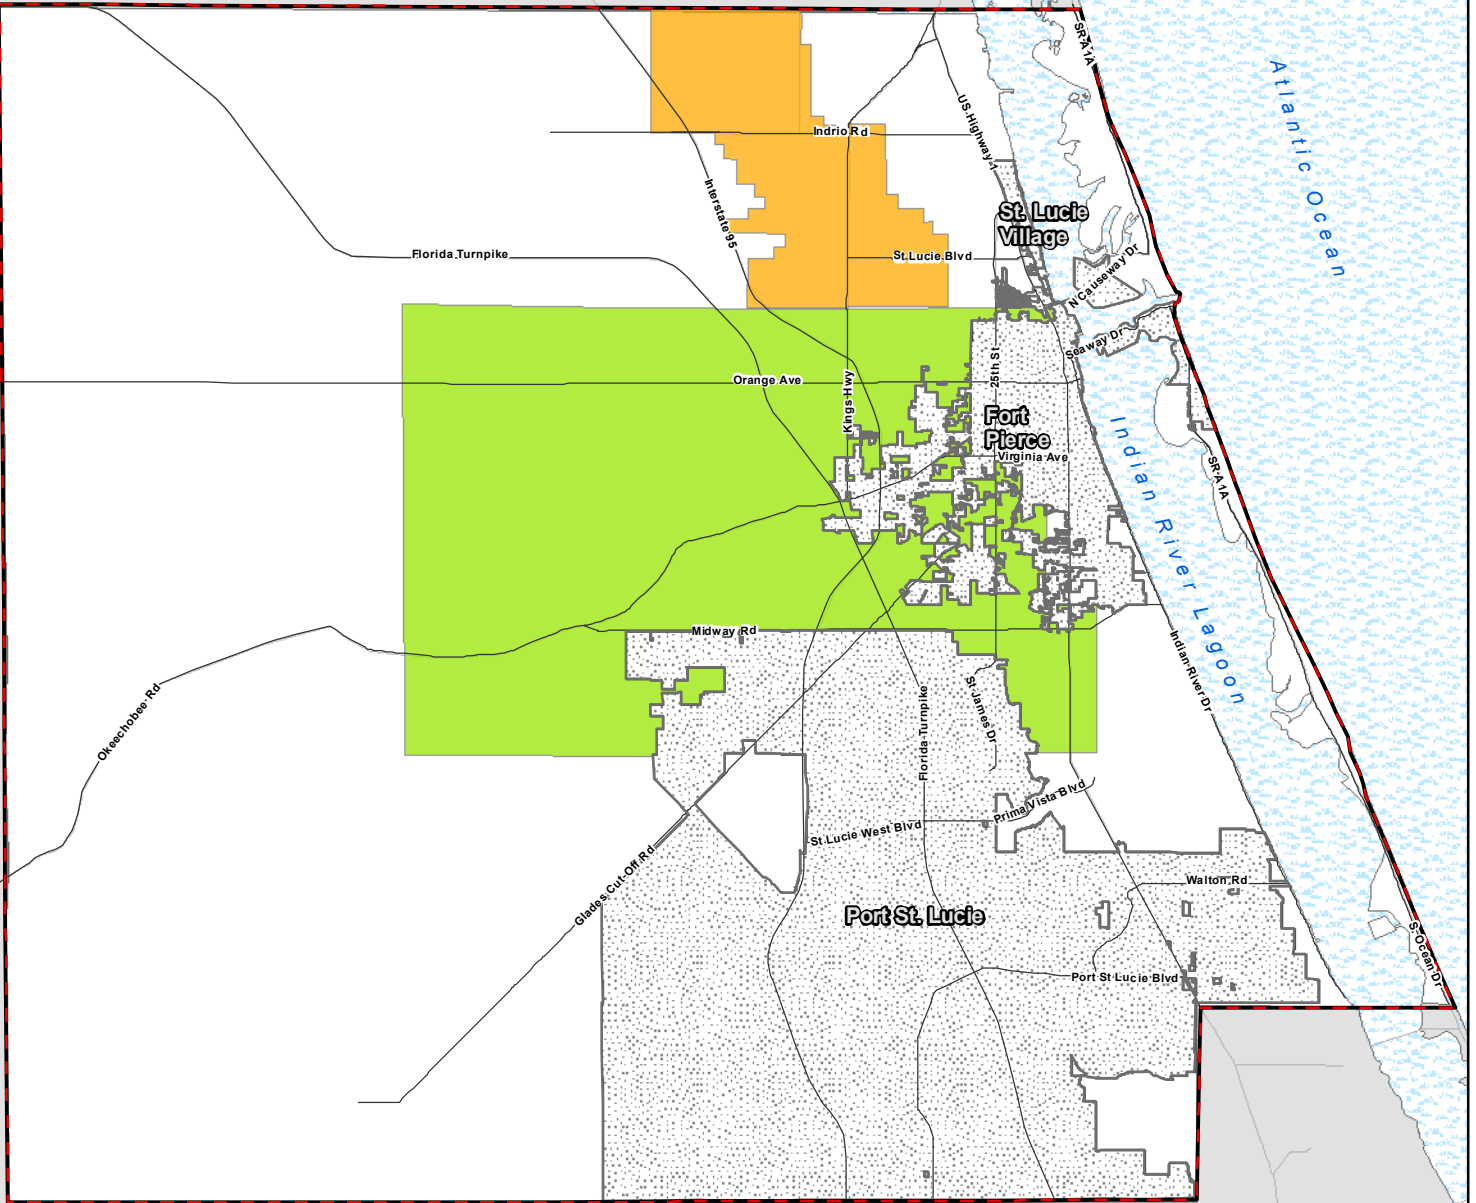

Indian River County

Martin County

Source : St Lucie Growth Management, 2009

# Drainage District

Map : INF-1

### Legend

- County Boundary
- Municipalities
- Water Control District**
- Fort Pierce Farms WCD
- North St Lucie River WCD

Print Date : February, 2010