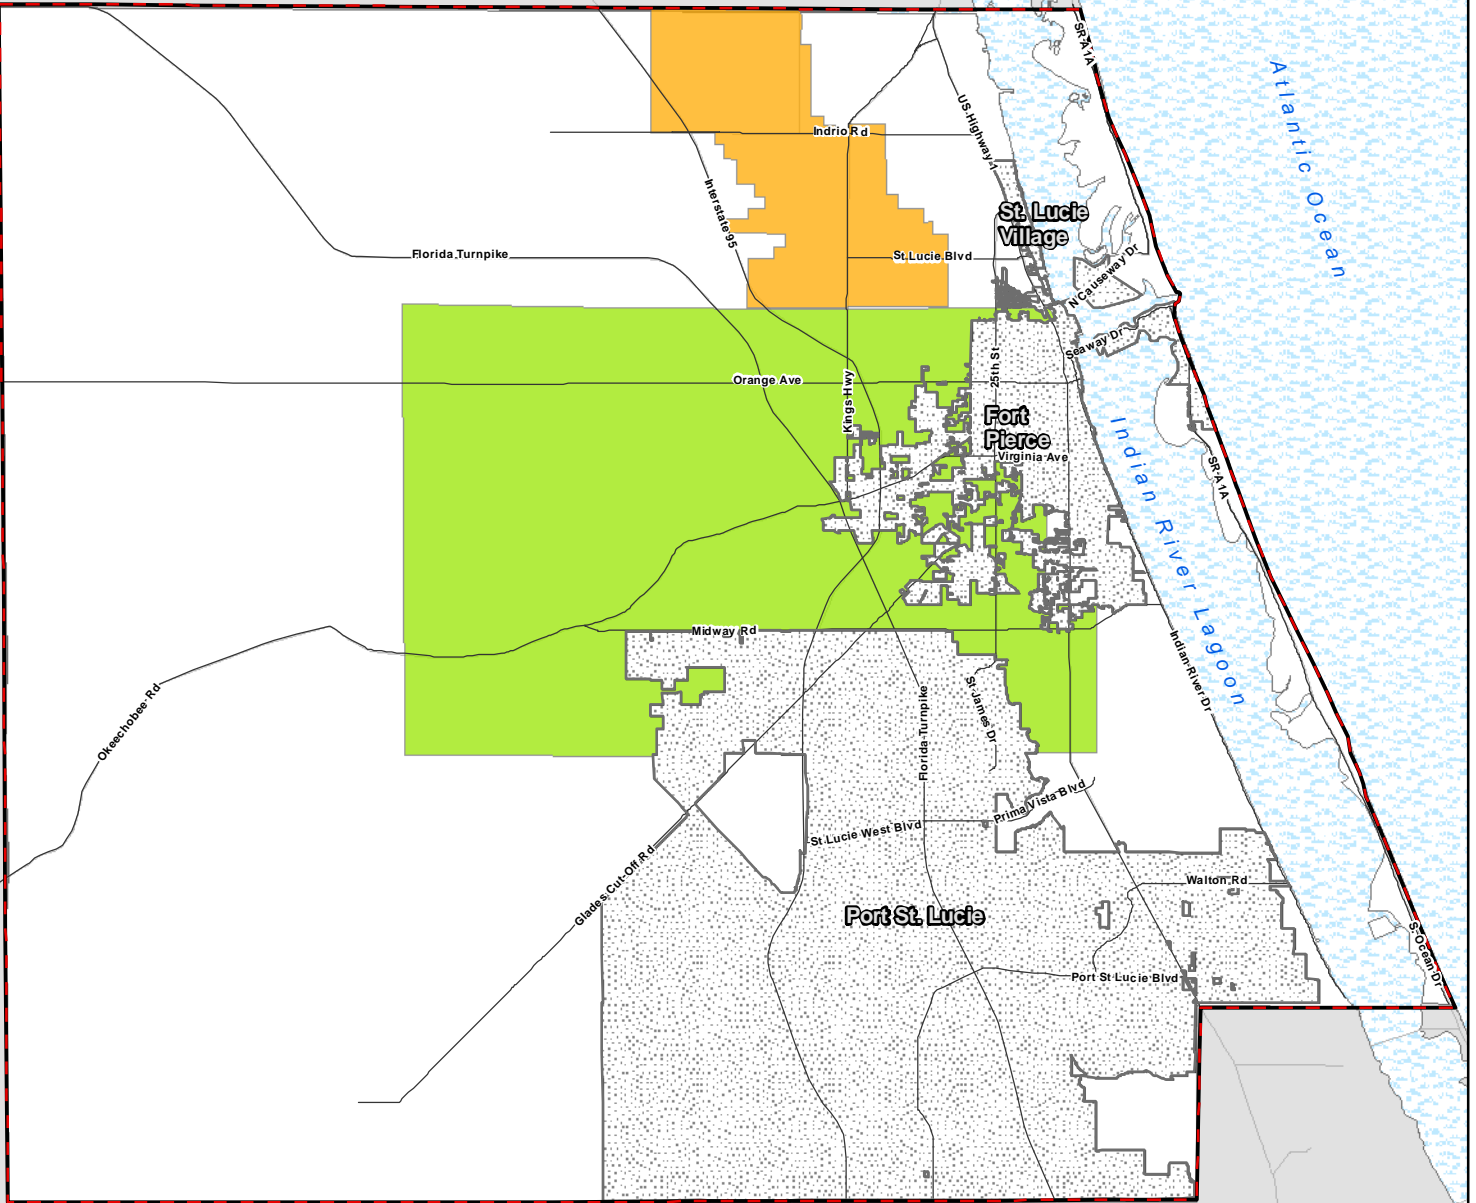

Indian River County

Martin County

Source : St Lucie Growth Management, 2009

Drainage District

Map : INF-1

Legend

- County Boundary
- Municipalities
- Water Control District**
- Fort Pierce Farms WCD
- North St Lucie River WCD